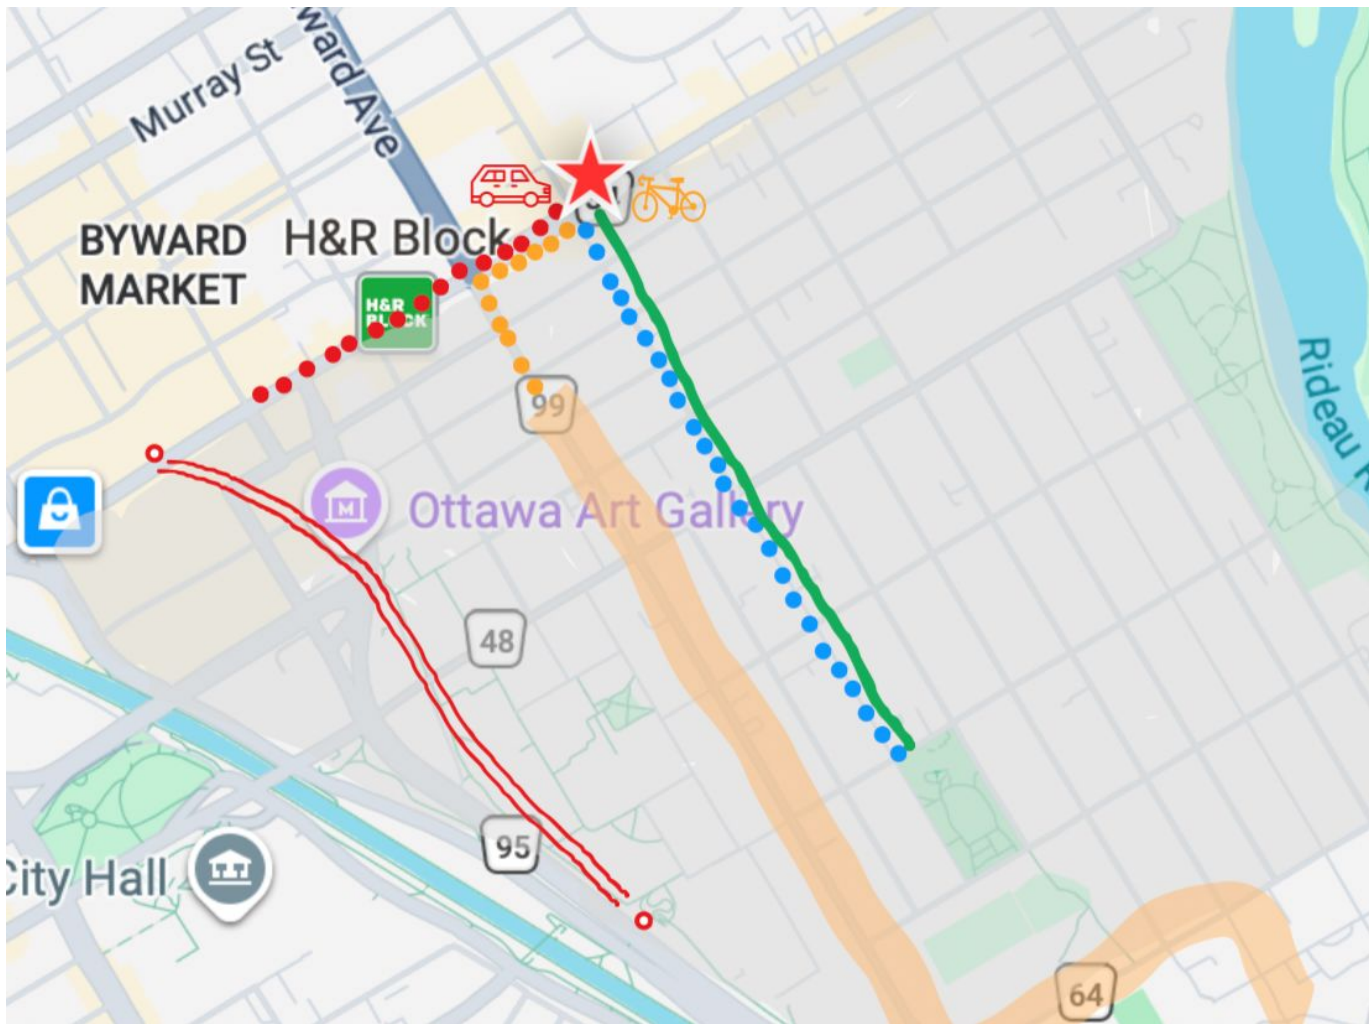

A large red square graphic with a white border, centered on a white background. Inside the square, the text "Sandy Hill Grocery Accessibility" is written in white, bold, sans-serif font, arranged in three lines.

**Sandy Hill  
Grocery  
Accessibility**

**Loblaws  
(Rideau)**

A red square with a white border and the word "Metro" in the center.

**Metro**

A large red square with a white border, centered on a white background. The text "Giant Tiger" is written in white inside the square.

**Giant Tiger**

A red square with a white border, containing the text "Farmboy" in white. The square is centered on a white background.

**Farmboy**

BYWARD MARKET

H&R Block

H&R BLOCK

Jewellers

Ottawa Art Gallery

Parliament Hill

Ottawa City Hall

Rideau River

48

95

64

The logo consists of a solid red square with a white border. Inside the square, the word "Greenfresh" is written in a white, bold, sans-serif font, centered horizontally and vertically.