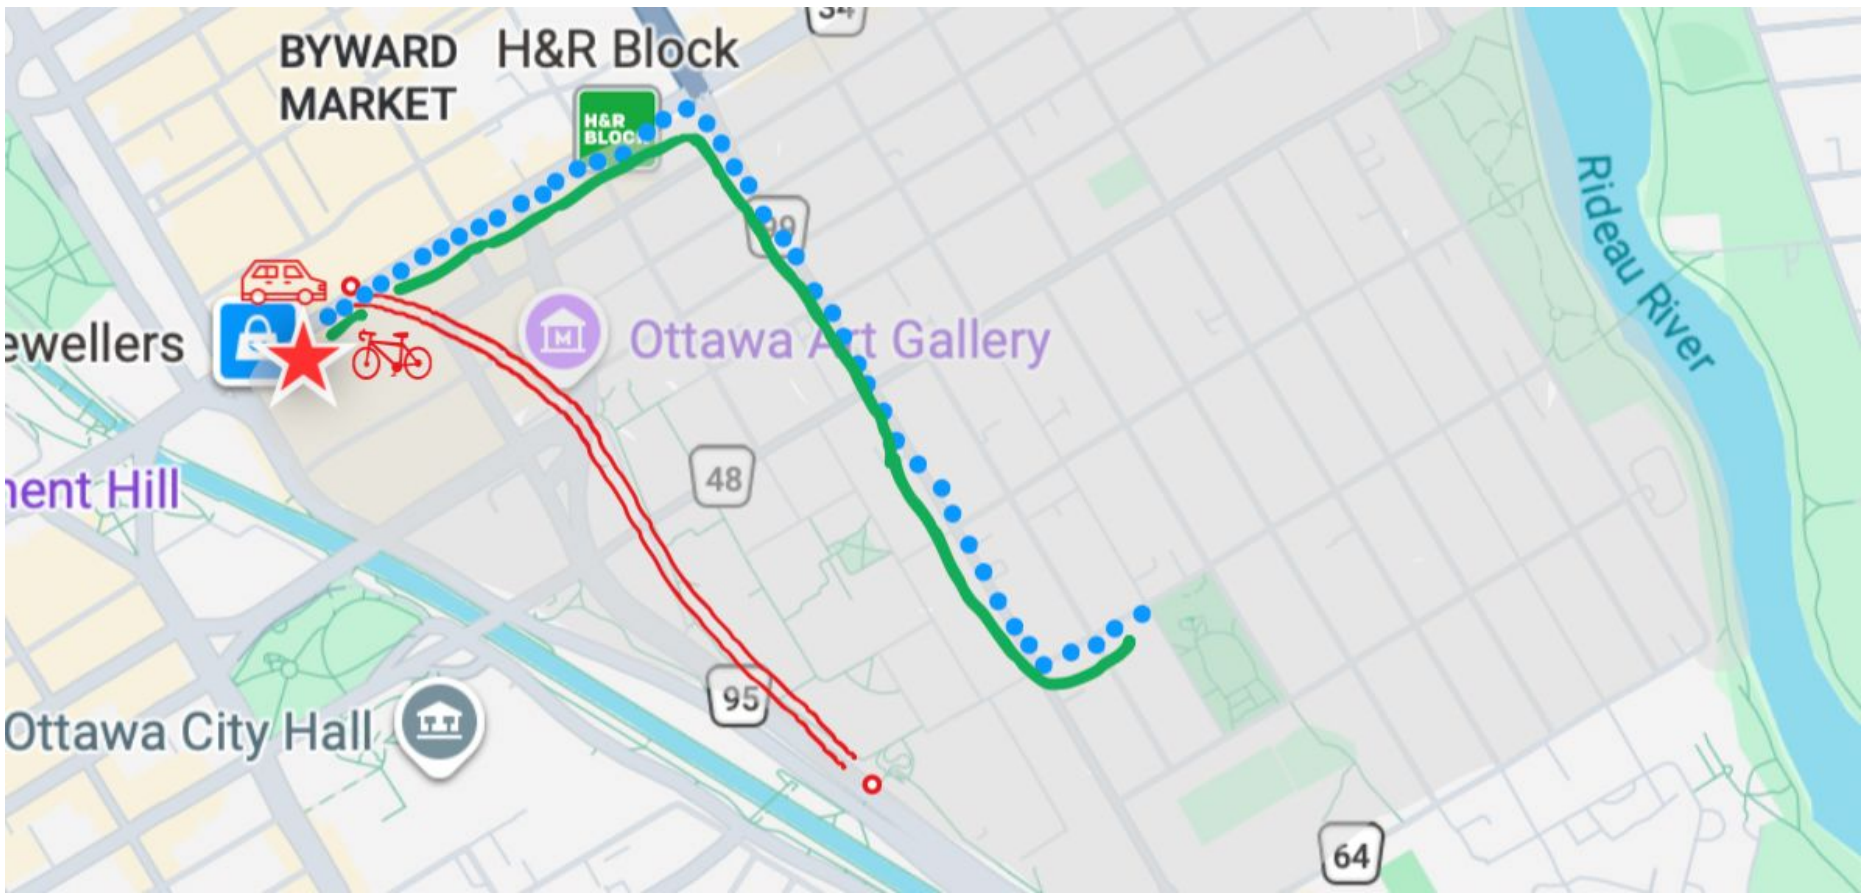

A large red square graphic with a white border, centered on a white background. Inside the square, the text "Sandy Hill Grocery Accessibility" is written in white, bold, sans-serif font, arranged in three lines.

**Sandy Hill  
Grocery  
Accessibility**

**Loblaws  
(Rideau)**

A red square with a white border and the word "Metro" in the center.

**Metro**

A large red square with a white border, centered on a white background. The text "Giant Tiger" is written in white inside the square.

**Giant Tiger**

A red square with a white border, containing the text "Farmboy" in white. The square is centered on a white background.

**Farmboy**

BYWARD MARKET

H&R Block

H&R BLOCK

Jewellers

Ottawa Art Gallery

Parliament Hill

Ottawa City Hall

Rideau River

48

95

64

The logo consists of a solid red square with a white border. Inside the square, the word "Greenfresh" is written in a white, bold, sans-serif font, centered horizontally and vertically.