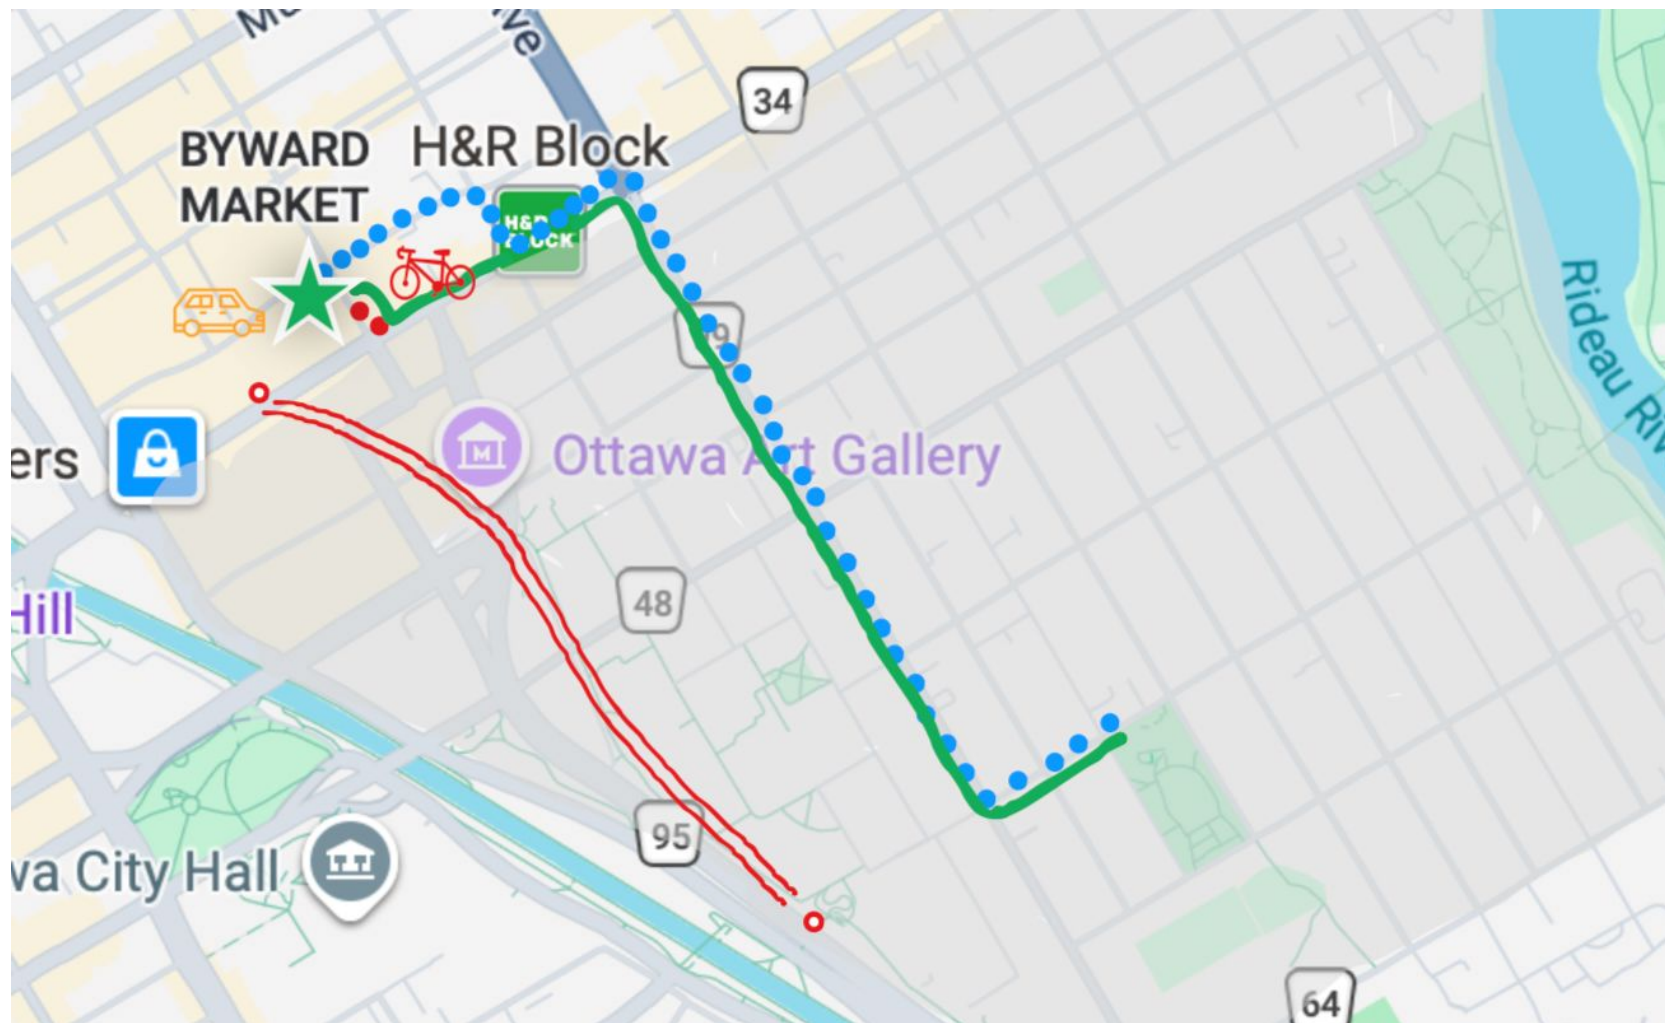

A large red square graphic with a white border, centered on a white background. Inside the square, the text "Sandy Hill Grocery Accessibility" is written in white, bold, sans-serif font, arranged in three lines.

**Sandy Hill  
Grocery  
Accessibility**

**Loblaws  
(Rideau)**

A red square with a white border and the word "Metro" in the center.

**Metro**

A large red square with a white border, centered on a white background. The text "Giant Tiger" is written in white inside the square.

**Giant Tiger**

A red square with a white border, containing the text "Farmboy" in white. The square is centered on a white background.

**Farmboy**

BYWARD MARKET

H&R Block

H&R BLOCK

Jewellers

Ottawa Art Gallery

Parliament Hill

Ottawa City Hall

Rideau River

48

95

64

The logo consists of a solid red square with a white border. Inside the square, the word "Greenfresh" is written in a white, bold, sans-serif font, centered horizontally and vertically.