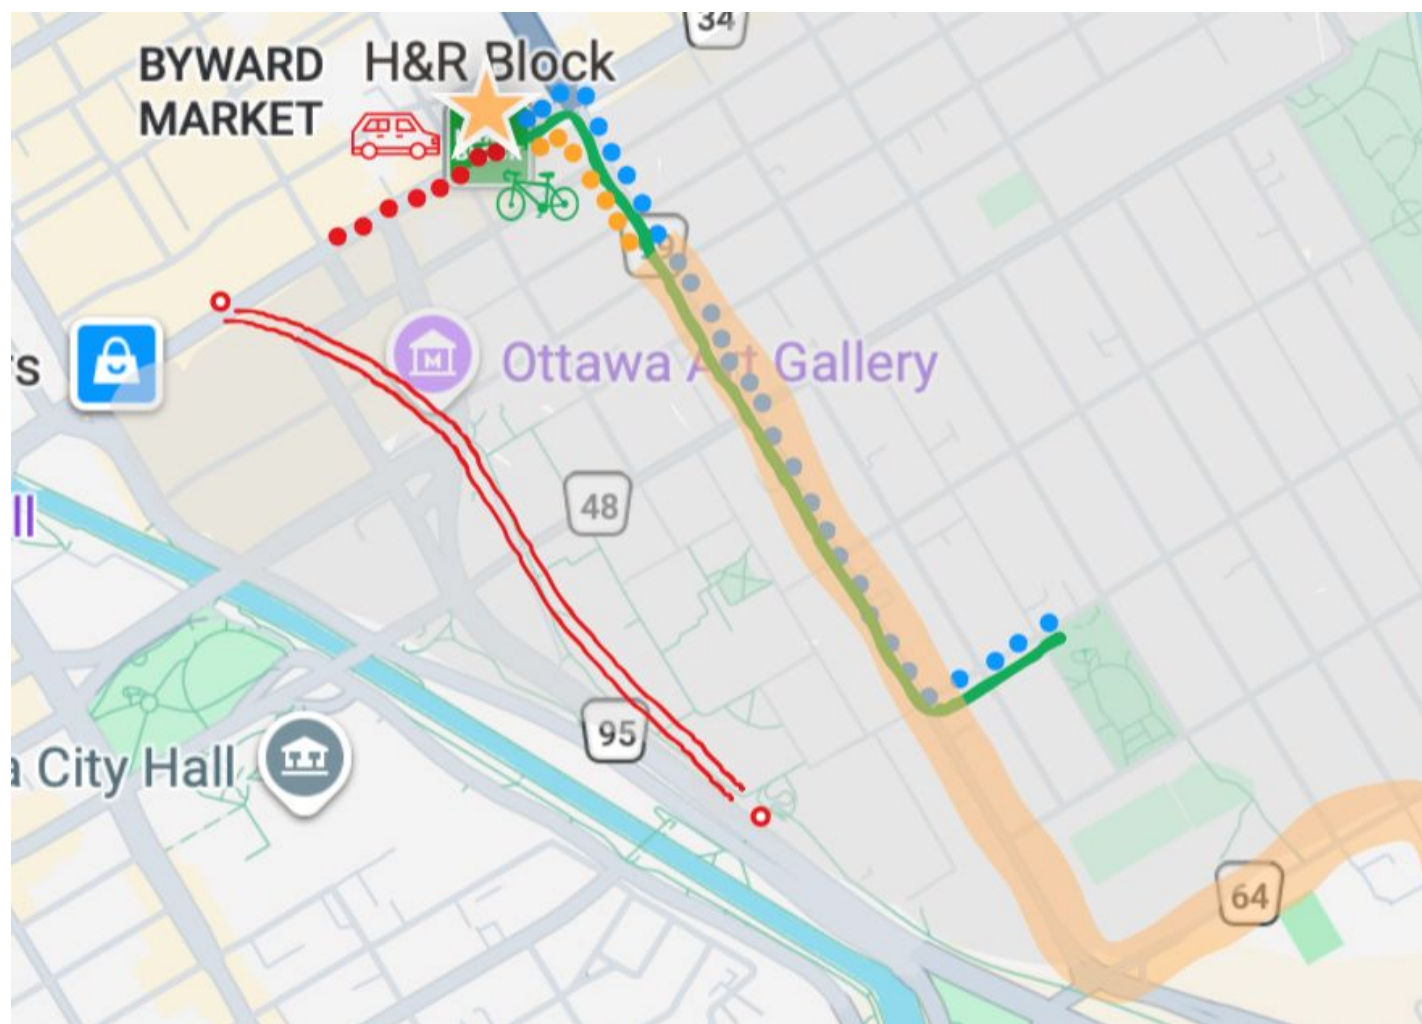

A large red square graphic with a white border, centered on a white background. Inside the square, the text "Sandy Hill Grocery Accessibility" is written in white, bold, sans-serif font, arranged in three lines.

**Sandy Hill  
Grocery  
Accessibility**

**Loblaws  
(Rideau)**

A red square with a white border and the word "Metro" in the center.

**Metro**

A large red square with a white border, centered on a white background. The text "Giant Tiger" is written in white inside the square.

**Giant Tiger**

A red square with a white border, containing the text "Farmboy" in white. The square is centered on a white background.

**Farmboy**

BYWARD MARKET

H&R Block

H&R BLOCK

Jewellers

Ottawa Art Gallery

Parliament Hill

Ottawa City Hall

Rideau River

48

95

64

The logo consists of a solid red square with a white border. Inside the square, the word "Greenfresh" is written in a white, bold, sans-serif font, centered horizontally and vertically.